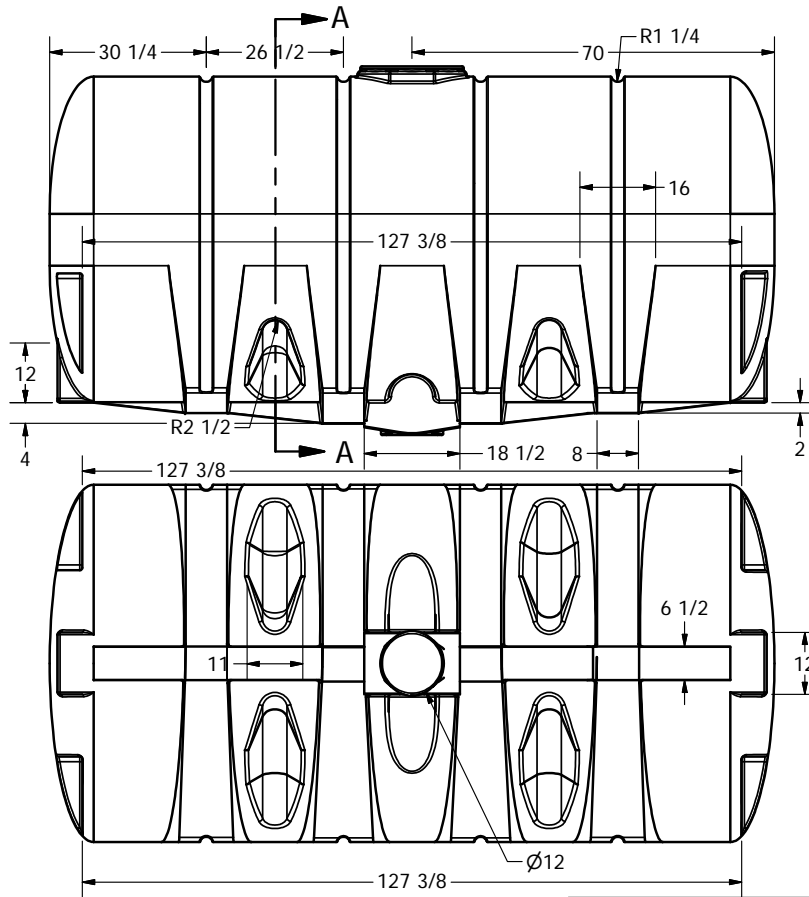

SECTION A-A
SCALE 1/24

DETAIL B
SCALE 1 / 12

DRAWN	Jerry Paulson	9/21/2010
CHECKED		
QA		
MFG		
APPROVED		

		
NORWESCO, INC., ST. BONIFACIUS, MN TITLE		
2010 GALLON ELLIPTICAL DRAINABLE TANK		
SIZE	DWG NO	REV
B		
SCALE: 1/24	SHEET 1 OF 1	