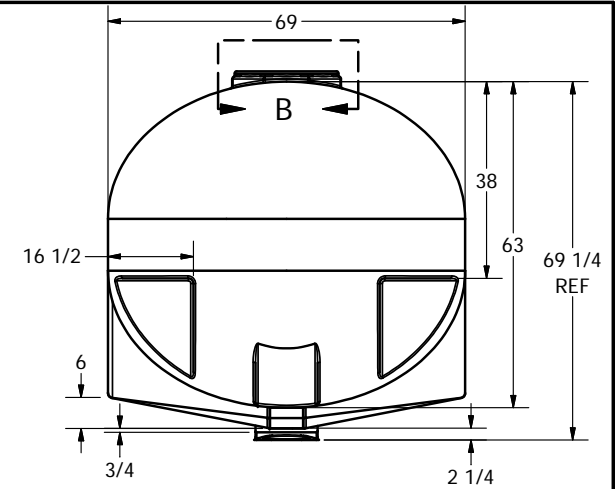

SECTION A-A
SCALE 1/24

DETAIL B
SCALE 1 / 12

DRAWN	Jerry Paulson	9/21/2010
CHECKED		
QA		
MFG		
APPROVED		

		
NORWESCO, INC., ST. BONIFACIUS, MN TITLE		
2010 GALLON ELLIPTICAL DRAINABLE TANK		
SIZE	DWG NO	REV
B		
SCALE: 1/24	SHEET 1 OF 1	