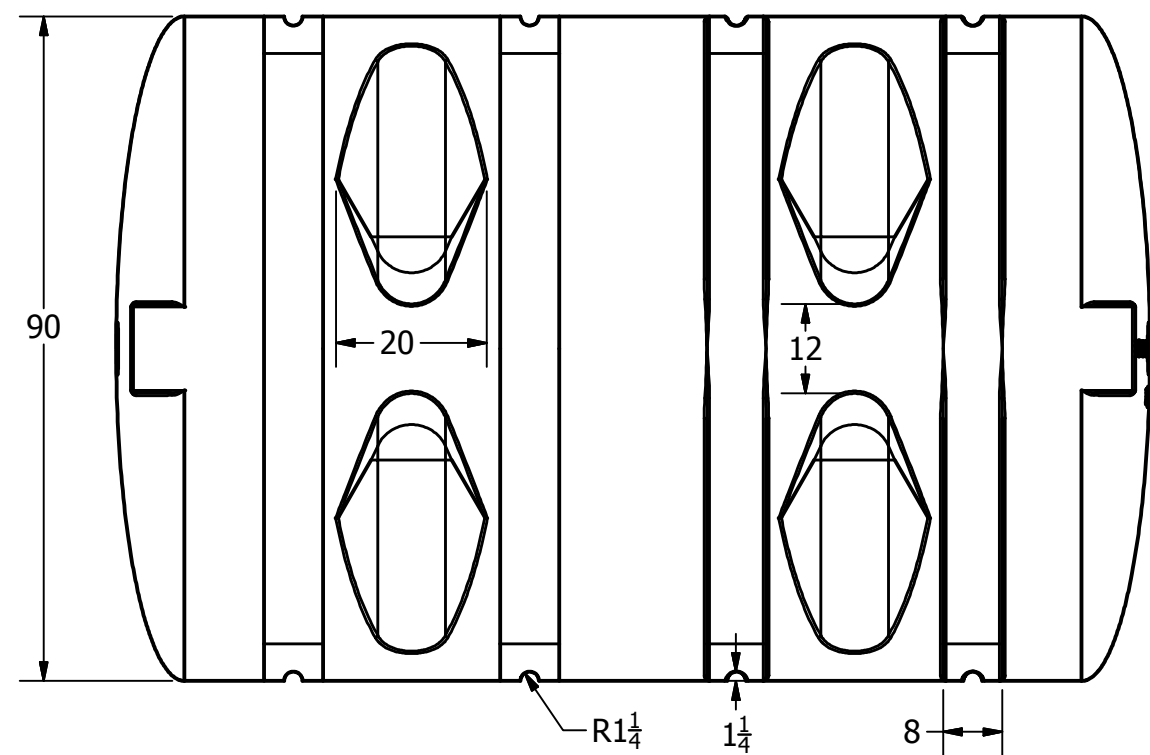

SECTION A-A
SCALE 1:8

SECTION B-B
SCALE 1:28

REVISION HISTORY			
REV	DESCRIPTION	DATE	AUTHOR
B	REDRAWN, SPRGR REV'D	10/22/1997	
C	REDRAWN, SPRGR REV'D	8/17/2004	
D	REDRAWN	8/6/2013	Michael Holden

DRAWN Jerry Paulson	10/22/1997
CHECKED	
QA	
MFG	
APPROVED	

NORWESCO
NORWESCO, INC. SAINT BONIFACIUS, MN

TITLE
2635 GALLON ELLIPTICAL LEG TANK

SIZE B	DWG NO	REV D
------------------	--------	-----------------

FOB: GRIFFIN, GA LANCASTER, OH TOOELE, UT