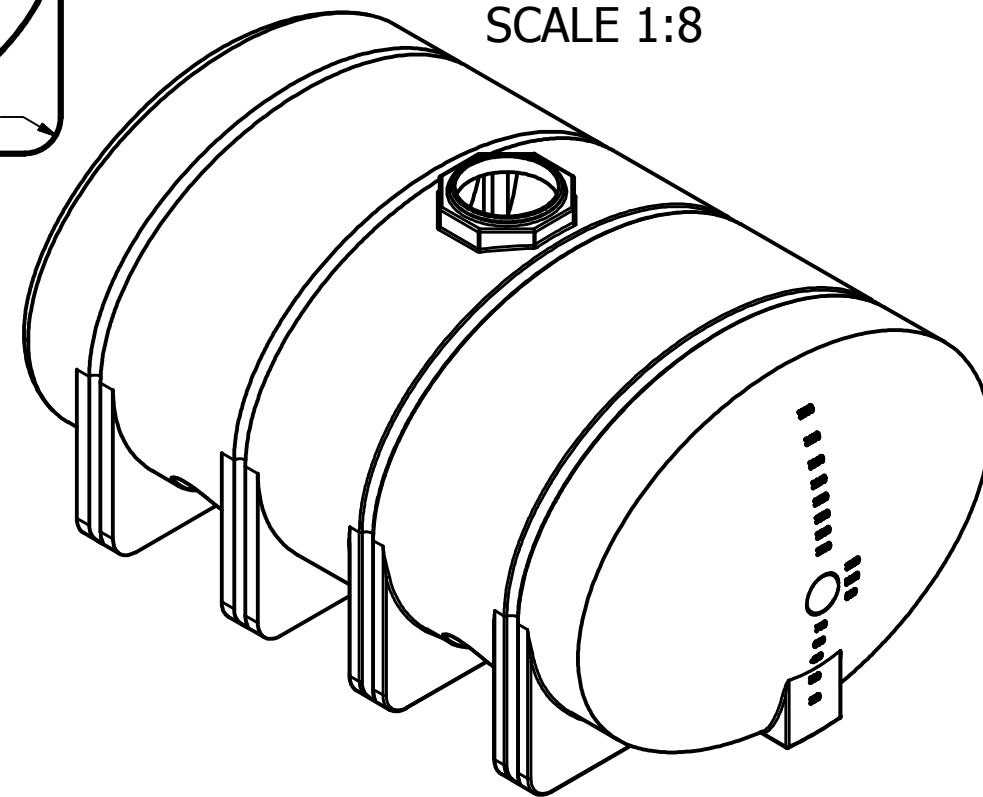

SECTION A-A
SCALE 1:8

SECTION B-B
SCALE 1:28

REVISION HISTORY			
REV	DESCRIPTION	DATE	AUTHOR
B	REDRAWN, SPRGR REV'D	10/22/1997	
C	REDRAWN, SPRGR REV'D	8/17/2004	
D	REDRAWN	8/6/2013	Michael Holden

DRAWN Jerry Paulson	10/22/1997
CHECKED	
QA	
MFG	
APPROVED	

NORWESCO
NORWESCO, INC. SAINT BONIFACIUS, MN

TITLE
2635 GALLON ELLIPTICAL LEG TANK

SIZE B	DWG NO	REV D
------------------	--------	-----------------

FOB: GRIFFIN, GA LANCASTER, OH TOOELE, UT